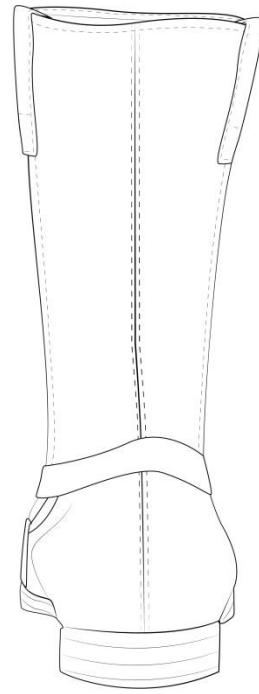

A collage of rodeo-themed images. In the center, a person wearing a cowboy hat has their face obscured by a black brushstroke with the word "RODEO" in red, distressed, capital letters. To the left is a brown-toned illustration of a cowboy on a horse. To the right are various rodeo-related items: a "1954 AWARD" sign with a bull's head, a "100 MILES WESTER" sign, a decorative silver mask, and a blue building with a "LOBBY" sign. At the bottom right, a white van is parked in a desert setting with people and equipment nearby.

LINE UP

SKETCHES

PATTERNS AND PAPER PROTOTYPES

*parto
avanzato*

*manico
con
quello
in petano
brutto*

*metallina
a ruota
a chiusura*

BAGUETTE'S REALIZATION

HAND BUFFING ON DIFFERENT FABRICS

HAND BUFFING ON DENIM

THE REALIZATION OF TOPS

HAND BUFFING ON A TOP WITH BOLO

MEN'S BACKPACK

MEN'S BODYBAG

MEN'S WEEKEND

MEN'S WESTERN BOOTS

MEN'S BOOTS