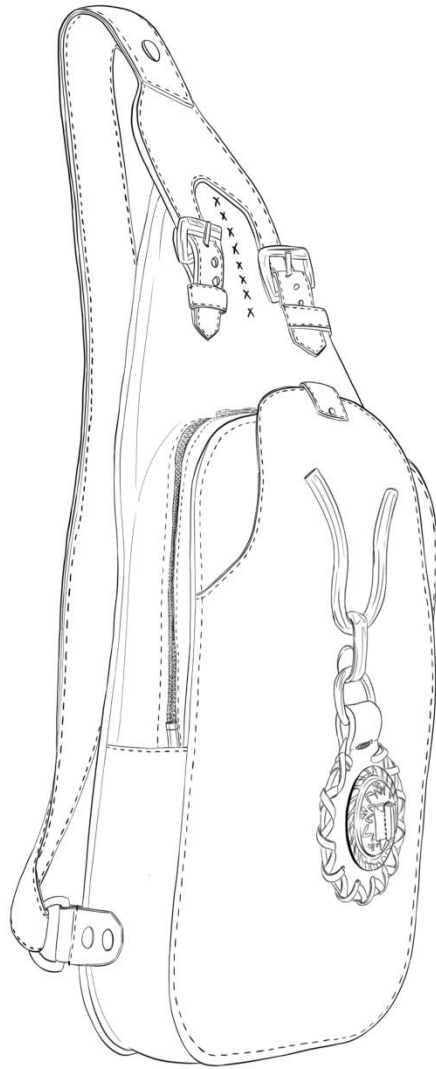

A collage of rodeo-themed images. In the center, a person wearing a cowboy hat has their face obscured by a black brushstroke with the word "RODEO" in red, distressed, capital letters. To the left is a brown-toned illustration of a cowboy on a horse. To the right are various rodeo-related items: a "1954 AWARD" sign with a bull's head, a "100 MILES WESTER" sign, a decorative silver mask, and a blue building with a "LOBBY" sign. At the bottom right, a white van is parked in a desert setting with people and equipment nearby.

LINE UP

SKETCHES

PATTERNS AND PAPER PROTOTYPES

*parto
avanzato*

*manico
con
quello
in petano
brutto*

*metallina
a ruota
a chiusura*

BAGUETTE'S REALIZATION

HAND BUFFING ON DIFFERENT FABRICS

HAND BUFFING ON DENIM

THE REALIZATION OF TOPS

HAND BUFFING ON A TOP WITH BOLO

MEN'S BACKPACK

MEN'S BODYBAG

MEN'S WEEKEND

MEN'S WESTERN BOOTS

MEN'S BOOTS

MEN'S OXFORD SHOES

MEN'S BEATLES BOOTS

LINE UP

LINE UP