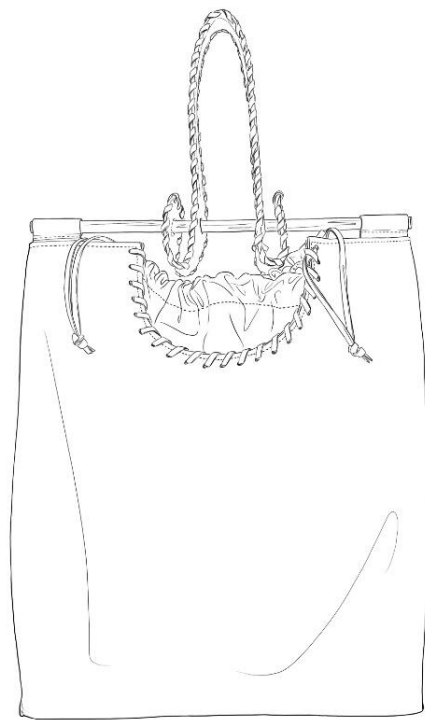

A collage of rodeo-themed images. In the center, a person wearing a cowboy hat has their face obscured by a black brushstroke with the word "RODEO" in red, distressed, capital letters. To the left is a brown-toned illustration of a cowboy on a horse. To the right are various rodeo-related items: a "1954 AWARD" sign with a bull's head, a "100 MILES WESTER" sign, a decorative silver mask, and a blue building with a "LOBBY" sign. At the bottom right, a white van is parked in a desert setting with people and equipment nearby.

RODEO

ILARIA CARTA

COLOR PALETTE

PROVE
CHIUSURE

STUDIO
METALERIA

SHOPPER

SADDLE BAG

BAGUETTE

TOTE BAG

BODY BAG

HOBO BAG

SABOT H 30

CHARMS

WESTERN HAT

WESTERN HAT

LINE UP