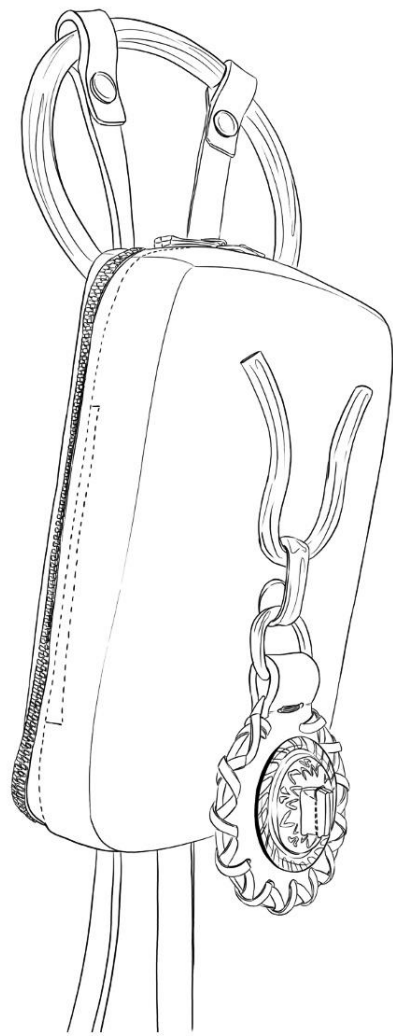

A collage of rodeo-themed images. In the center, a person wearing a cowboy hat has their face obscured by a black brushstroke with the word "RODEO" in red, distressed, capital letters. To the left is a brown-toned illustration of a cowboy on a horse. To the right are various rodeo-related items: a "1954 AWARD" sign with a bull's head, a "100 MILES WESTER" sign, a decorative silver mask, and a blue building with a "LOBBY" sign. At the bottom right, a white van is parked in a desert setting with people and equipment nearby.

RODEO

ILARIA CARTA

COLOR PALETTE

PROVE
CHIUSURE

STUDIO
METALERIA

SHOPPER

SADDLE BAG

BAGUETTE

TOTE BAG

BODY BAG

HOBO BAG

SABOT H 30

CHARMS

WESTERN HAT

WESTERN HAT

LINE UP