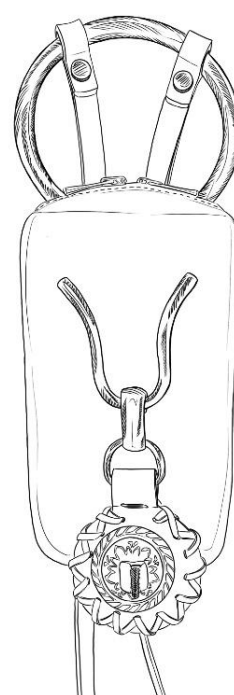

A collage of rodeo-themed images. In the center, a person wearing a cowboy hat has their face obscured by a black brushstroke with the word "RODEO" in red, distressed, capital letters. To the left is a brown-toned illustration of a cowboy on a horse. To the right are various rodeo-related items: a "1954 AWARD" sign with a bull's head, a "100 MILES WESTER" sign, a decorative silver mask, and a blue building with a "LOBBY" sign. At the bottom right, a white van is parked in a desert setting with people and equipment nearby.

RODEO

ILARIA CARTA

COLOR PALETTE

PROVE
CHIUSURE

STUDIO
METALERIA

SHOPPER

SADDLE BAG

BAGUETTE

TOTE BAG

BODY BAG

HOBO BAG

SABOT H 30

CHARMS

WESTERN HAT

WESTERN HAT

LINE UP

LINE UP

SKETCHES

PATTERNS AND PAPER PROTOTYPES

*parto
avanzato*

*manico
con
quello
in petano
brutto*

*metallina
a ruota
a chiusura*

BAGUETTE'S REALIZATION

HAND BUFFING ON DIFFERENT FABRICS