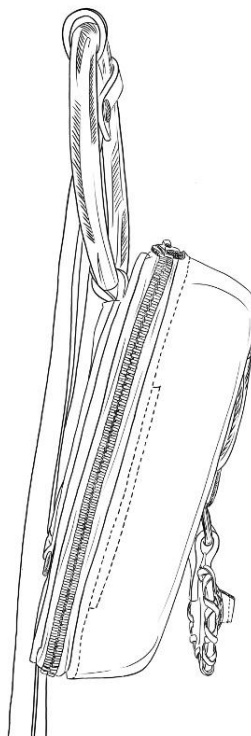

A collage of rodeo-themed images. In the center, a person wearing a cowboy hat has their face obscured by a black brushstroke with the word "RODEO" in red, distressed, capital letters. To the left is a brown-toned illustration of a cowboy on a horse. To the right are various rodeo-related items: a "1954 AWARD" sign with a bull's head, a "100 MILES WESTER" sign, a decorative silver mask, and a blue building with a "LOBBY" sign. At the bottom right, a white van is parked in a desert setting with people and equipment nearby.

RODEO

ILARIA CARTA

COLOR PALETTE

PROVE
CHIUSURE

STUDIO
METALERIA

SHOPPER

SADDLE BAG

BAGUETTE

TOTE BAG

BODY BAG

HOBO BAG

SABOT H 30

CHARMS

WESTERN HAT

WESTERN HAT

LINE UP

LINE UP

SKETCHES

PATTERNS AND PAPER PROTOTYPES

*parto
avanzato*

*manico
con
quello
in petano
brutto*

*metallina
a ruota
a chiusura*

BAGUETTE'S REALIZATION

HAND BUFFING ON DIFFERENT FABRICS