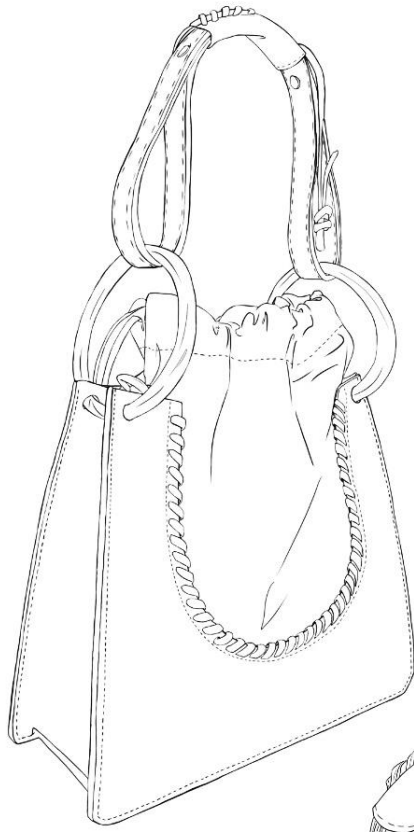

A collage of rodeo-themed images. In the center, a person wearing a cowboy hat has their face obscured by a black brushstroke with the word "RODEO" in red, distressed, capital letters. To the left is a brown-toned illustration of a cowboy on a horse. To the right are various rodeo-related items: a "1954 AWARD" sign with a bull's head, a "100 MILES WESTER" sign, a decorative silver mask, and a blue building with a "LOBBY" sign. At the bottom right, a white van is parked in a desert setting with people and equipment nearby.

RODEO

ILARIA CARTA

COLOR PALETTE

PROVE
CHIUSURE

STUDIO
METALERIA

SHOPPER

SADDLE BAG

BAGUETTE

TOTE BAG

BODY BAG

HOBO BAG

SABOT H 30

CHARMS

WESTERN HAT

WESTERN HAT

LINE UP