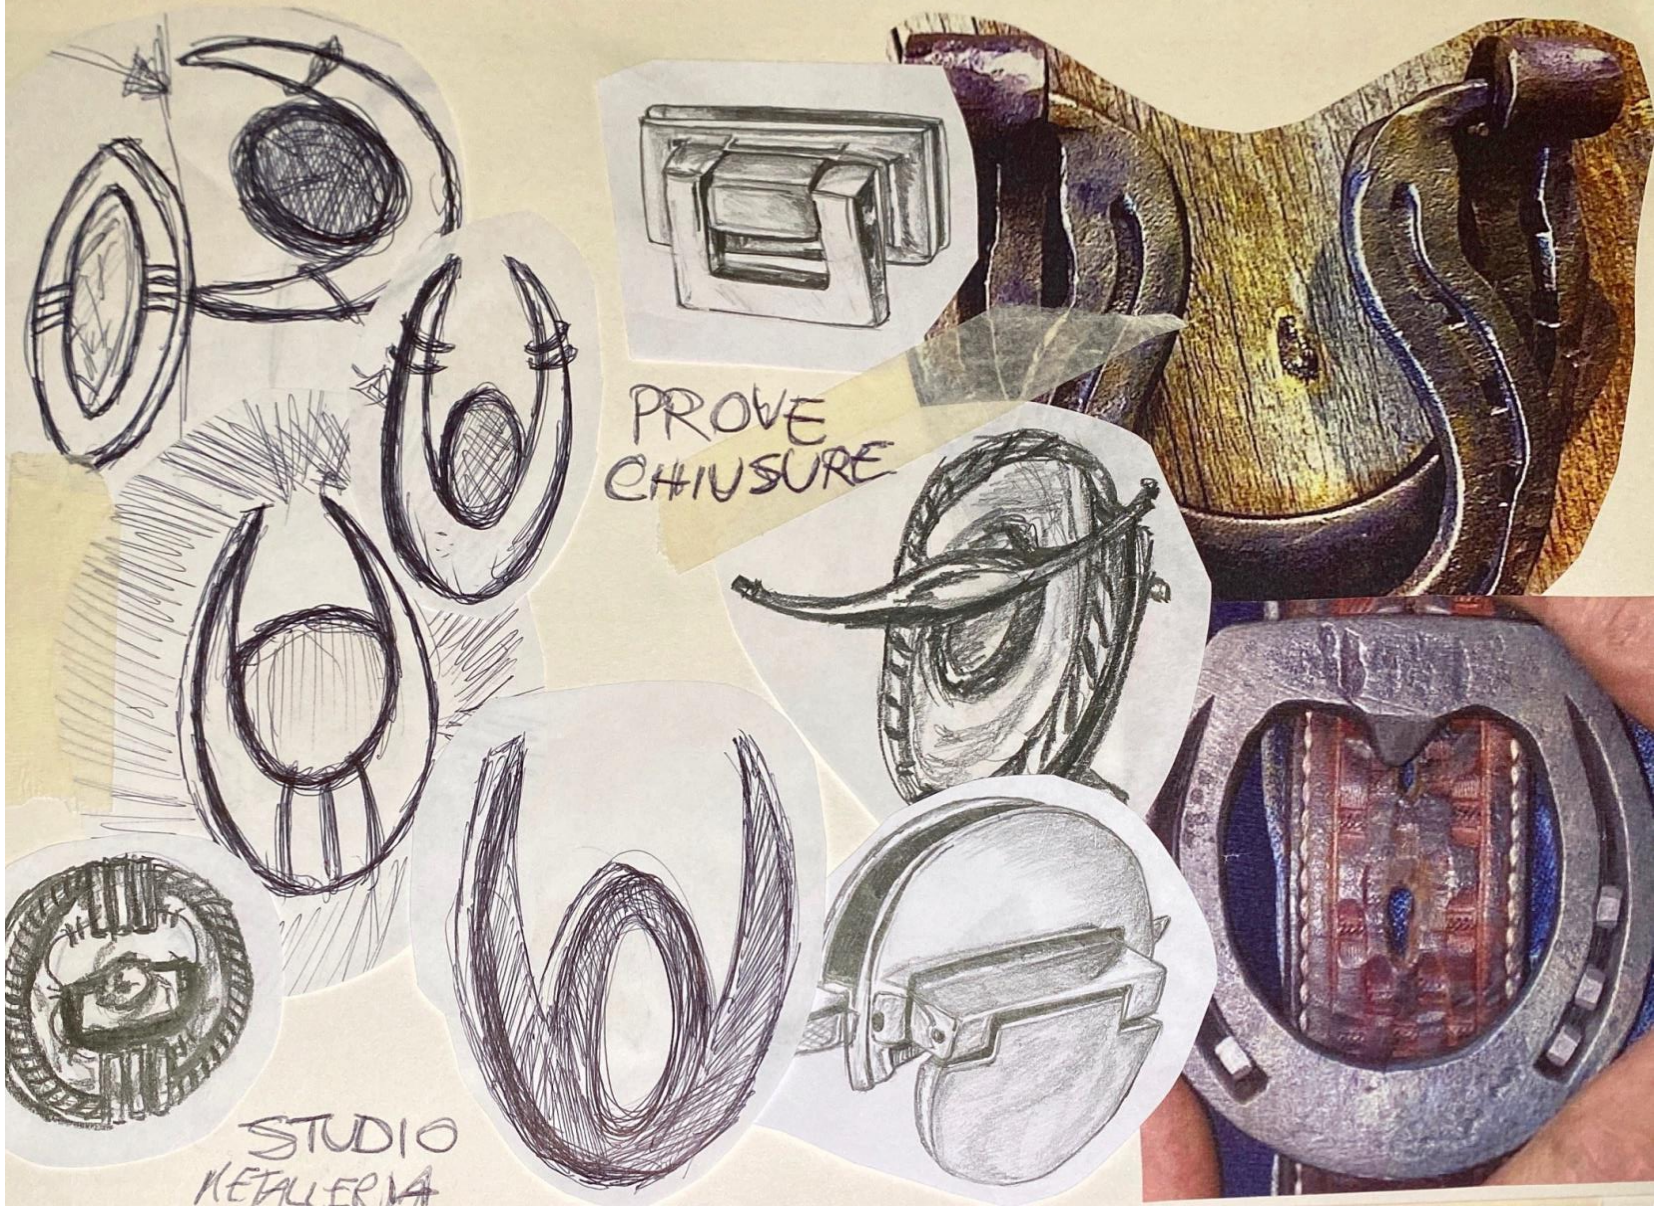

A collage of rodeo-themed images. In the center, a person wearing a cowboy hat has their face obscured by a black brushstroke with the word "RODEO" in red, distressed, capital letters. To the left is a brown-toned illustration of a cowboy on a horse. To the right are various rodeo-related items: a "1954 AWARD" sign with a bull's head, a "100 MILES WESTER" sign, a decorative silver mask, and a blue building with a "LOBBY" sign. At the bottom right, a white van is parked in a desert setting with people and equipment nearby.

RODEO

ILARIA CARTA

COLOR PALETTE

PROVE
CHIUSURE

STUDIO
METALERIA

SHOPPER

SADDLE BAG

BAGUETTE

LINE UP

SKETCHES

PATTERNS AND PAPER PROTOTYPES

*parto
avanzato*

*manico
con
quello
in petano
brutto*

*metallina
a ruota
a chiusura*

BAGUETTE'S REALIZATION

HAND BUFFING ON DIFFERENT FABRICS