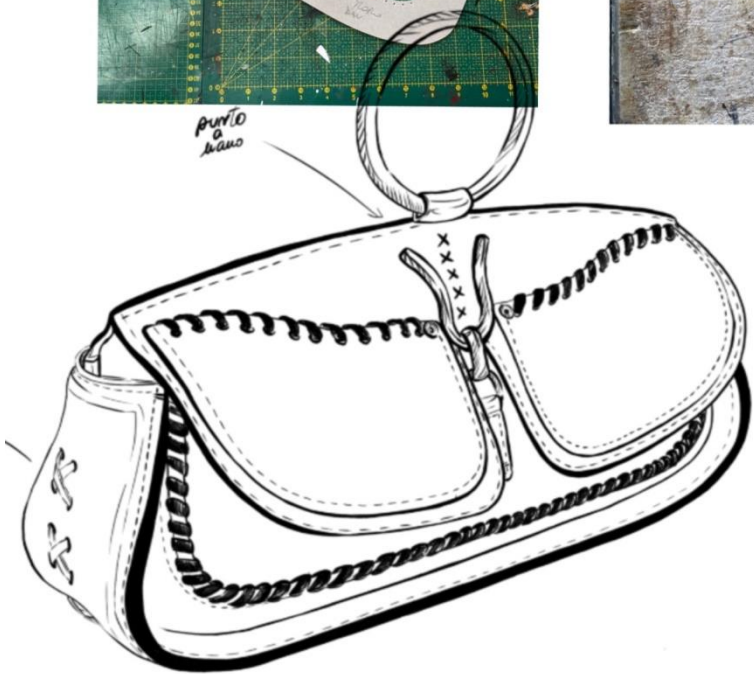

A collage of rodeo-themed images. In the center, a person wearing a cowboy hat has their face obscured by a black brushstroke with the word "RODEO" in red, distressed, capital letters. To the left is a brown-toned illustration of a cowboy on a horse. To the right are various rodeo-related items: a "1954 AWARD" sign with a bull's head, a "100 MILES WESTER" sign, a decorative silver mask, and a blue building with a "LOBBY" sign. At the bottom right, a white van is parked in a desert setting with people and equipment nearby.

LINE UP

SKETCHES

PATTERNS AND PAPER PROTOTYPES

*parto
avanzato*

*manico
con
quello
in petano
brutto*

*metallina
a ruota
a chiusura*

BAGUETTE'S REALIZATION

HAND BUFFING ON DIFFERENT FABRICS

HAND BUFFING ON DENIM

THE REALIZATION OF TOPS

HAND BUFFING ON A TOP WITH BOLO

MEN'S BACKPACK

MEN'S BODYBAG

MEN'S WEEKEND

MEN'S WESTERN BOOTS

MEN'S BOOTS