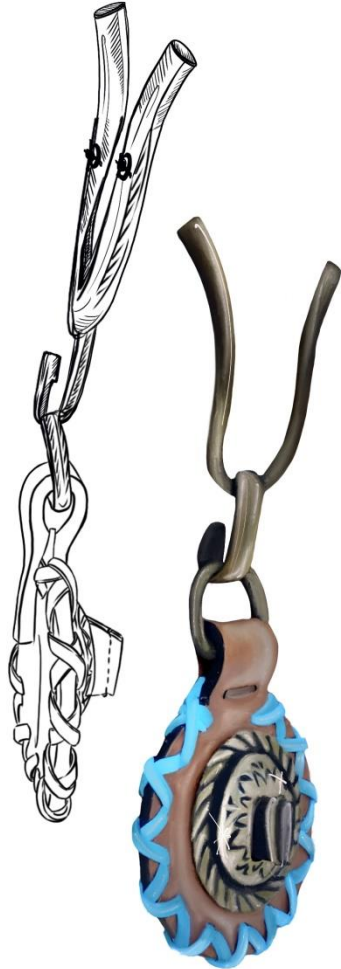

A collage of rodeo-themed images. In the center, a person wearing a cowboy hat has their face obscured by a black brushstroke with the word "RODEO" in red, distressed, capital letters. To the left is a brown-toned illustration of a cowboy on a horse. To the right are various rodeo-related items: a "1954 AWARD" sign with a bull's head, a "100 MILES WESTER" sign, a decorative silver mask, and a blue building with a "LOBBY" sign. At the bottom right, a white van is parked in a desert setting with people and equipment nearby.

RODEO

ILARIA CARTA

COLOR PALETTE

PROVE
CHIUSURE

STUDIO
METALERIA

SHOPPER

SADDLE BAG

BAGUETTE

TOTE BAG

BODY BAG

HOBO BAG

SABOT H 30

CHARMS

WESTERN HAT

WESTERN HAT

LINE UP

LINE UP

SKETCHES

PATTERNS AND PAPER PROTOTYPES

*parto
avanzato*

*manico
con
quello
in petano
brutto*

*metallina
a ruota
a chiusura*

BAGUETTE'S REALIZATION

HAND BUFFING ON DIFFERENT FABRICS