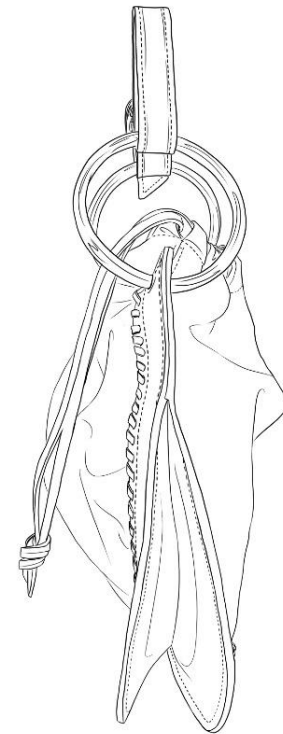

A collage of rodeo-themed images. In the center, a person wearing a cowboy hat has their face obscured by a black brushstroke with the word "RODEO" in red, distressed, capital letters. To the left is a brown-toned illustration of a cowboy on a horse. To the right are various rodeo-related items: a "1954 AWARD" sign with a bull's head, a "100 MILES WESTER" sign, a decorative silver mask, and a blue building with a "LOBBY" sign. At the bottom right, a white van is parked in a desert setting with people and equipment nearby.

RODEO

ILARIA CARTA

COLOR PALETTE

PROVE
CHIUSURE

STUDIO
METALERIA

SHOPPER

SADDLE BAG

BAGUETTE

TOTE BAG

BODY BAG

HOBO BAG

SABOT H 30

CHARMS

WESTERN HAT

WESTERN HAT

LINE UP

LINE UP

SKETCHES

PATTERNS AND PAPER PROTOTYPES

*parto
avanzato*

*manico
con
quello
in petano
brutto*

*metallina
a ruota
a chiusura*

BAGUETTE'S REALIZATION

HAND BUFFING ON DIFFERENT FABRICS