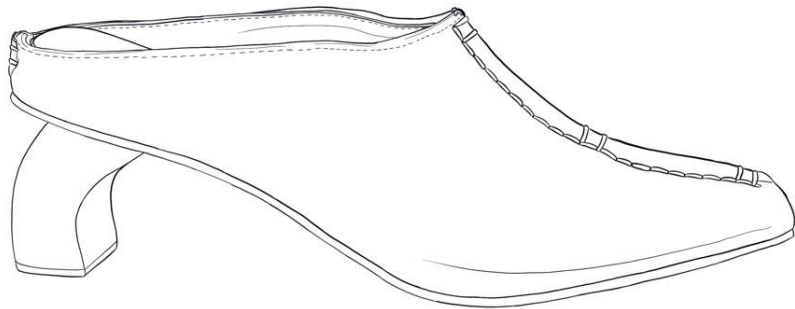

A collage of rodeo-themed images. In the center, a person wearing a cowboy hat has their face obscured by a black brushstroke with the word "RODEO" in red, distressed, capital letters. To the left is a brown-toned illustration of a cowboy on a horse. To the right are various rodeo-related items: a "1954 AWARD" sign with a bull's head, a "100 MILES WESTER" sign, a decorative silver mask, and a blue building with a "LOBBY" sign. At the bottom right, a white van is parked in a desert setting with people and equipment nearby.

RODEO

ILARIA CARTA

COLOR PALETTE

PROVE
CHIUSURE

STUDIO
METALERIA

SHOPPER

SADDLE BAG

BAGUETTE

TOTE BAG

BODY BAG

HOBO BAG

SABOT H 30

CHARMS

WESTERN HAT

WESTERN HAT

LINE UP