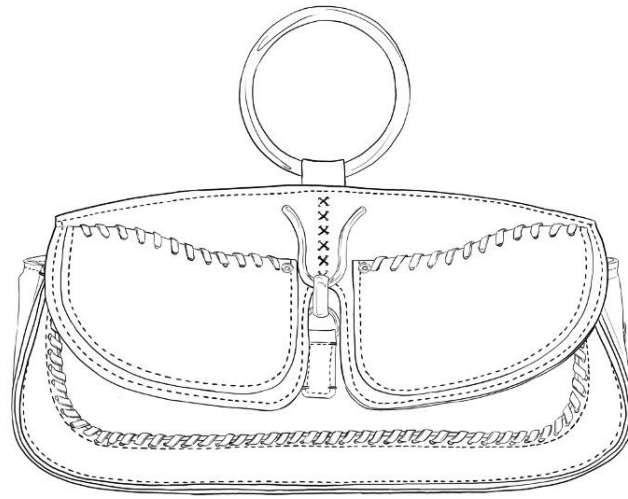

A collage of rodeo-themed images. In the center, a person wearing a cowboy hat has their face obscured by a black brushstroke with the word "RODEO" in red, distressed, capital letters. To the left is a brown-toned illustration of a cowboy on a horse. To the right are various rodeo-related items: a "1954 AWARD" sign with a bull's head, a "100 MILES WESTER" sign, a decorative silver mask, and a blue building with a "LOBBY" sign. At the bottom right, a white van is parked in a desert setting with people and equipment nearby.

RODEO

ILARIA CARTA

COLOR PALETTE

PROVE
CHIUSURE

STUDIO
METALERIA

SHOPPER

SADDLE BAG

BAGUETTE