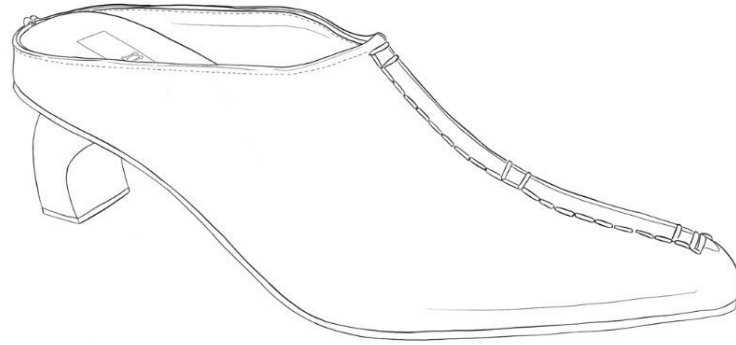

A collage of rodeo-themed images. In the center, a person wearing a cowboy hat has their face obscured by a black brushstroke with the word "RODEO" in red, distressed, capital letters. To the left is a brown-toned illustration of a cowboy on a horse. To the right are various rodeo-related items: a "1954 AWARD" sign with a bull's head, a "100 MILES WESTER" sign, a decorative silver mask, and a blue building with a "LOBBY" sign. At the bottom right, a white van is parked in a desert setting with people and equipment nearby.

TOTE BAG

BODY BAG

HOBO BAG

SABOT H 30

CHARMS

WESTERN HAT

WESTERN HAT

LINE UP