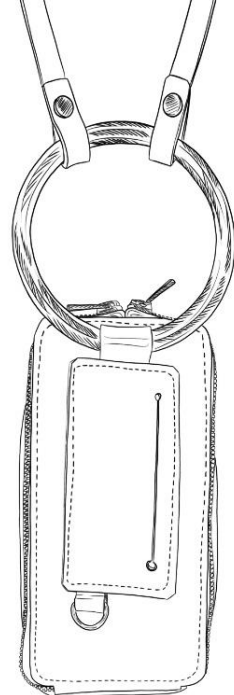

A collage of rodeo-themed images. In the center, a person wearing a cowboy hat has their face obscured by a black brushstroke with the word "RODEO" in red, distressed, capital letters. To the left is a brown-toned illustration of a cowboy on a horse. To the right are various rodeo-related items: a "1954 AWARD" sign with a bull's head, a "100 MILES WESTER" sign, a decorative silver mask, and a blue building with a "LOBBY" sign. At the bottom right, a white van is parked in a desert setting with people and equipment nearby.

RODEO

ILARIA CARTA

COLOR PALETTE

PROVE
CHIUSURE

STUDIO
METALERIA

SHOPPER

SADDLE BAG

BAGUETTE

TOTE BAG

BODY BAG

HOBO BAG

SABOT H 30

CHARMS

WESTERN HAT

WESTERN HAT

LINE UP

LINE UP

SKETCHES

PATTERNS AND PAPER PROTOTYPES

*parto
avanzato*

*manico
con
quello
in petano
brutto*

*metallina
a ruota
a chiusura*

BAGUETTE'S REALIZATION

HAND BUFFING ON DIFFERENT FABRICS