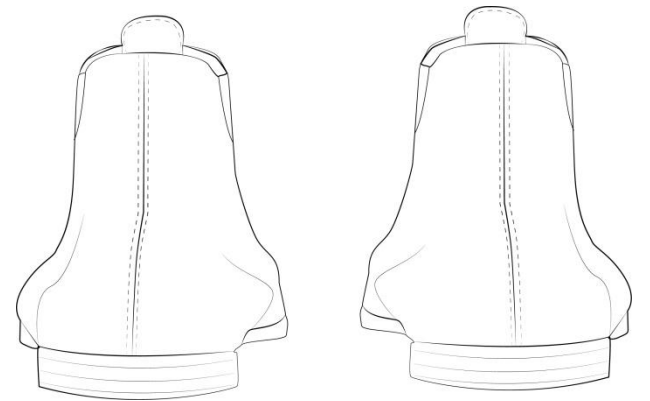

A collage of rodeo-themed images. In the center, a person wearing a cowboy hat has their face obscured by a black brushstroke with the word "RODEO" in red, distressed, capital letters. To the left is a brown-toned illustration of a cowboy on a horse. To the right are various rodeo-related items: a "1954 AWARD" sign with a bull's head, a "100 MILES WESTER" sign, a decorative silver mask, and a blue building with a "LOBBY" sign. At the bottom right, a white van is parked in a desert setting with people and equipment nearby.

HAND BUFFING ON DENIM

THE REALIZATION OF TOPS

HAND BUFFING ON A TOP WITH BOLO

MEN'S BACKPACK

MEN'S BODYBAG

MEN'S WEEKEND

MEN'S WESTERN BOOTS

MEN'S BOOTS