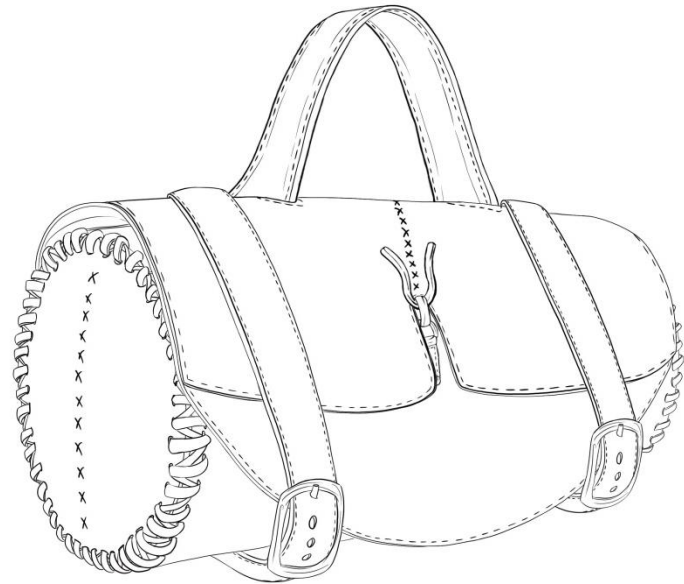

A collage of rodeo-themed images. In the center, a person wearing a cowboy hat has their face obscured by a black brushstroke with the word "RODEO" in red, distressed, capital letters. To the left is a brown-toned illustration of a cowboy on a horse. To the right are various rodeo-related items: a "1954 AWARD" sign with a bull's head, a "100 MILES WESTER" sign, a decorative silver mask, and a blue building with a "LOBBY" sign. At the bottom right, a white van is parked in a desert setting with people and equipment nearby.

HAND BUFFING ON DENIM

THE REALIZATION OF TOPS

HAND BUFFING ON A TOP WITH BOLO

MEN'S BACKPACK

MEN'S BODYBAG

MEN'S WEEKEND

MEN'S WESTERN BOOTS

MEN'S BOOTS