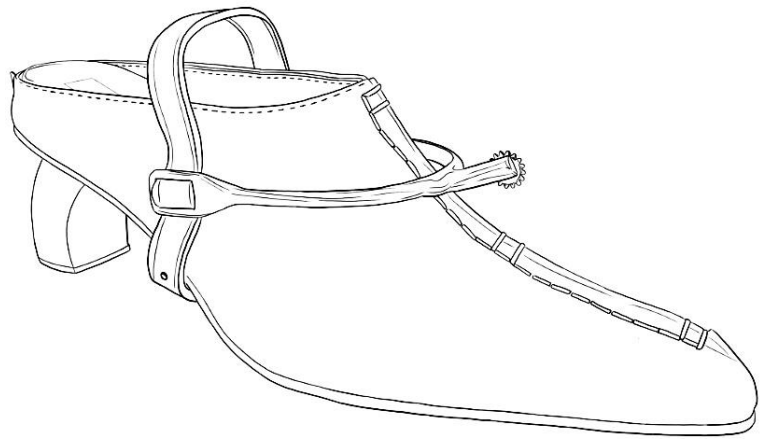

A collage of rodeo-themed images. In the center, a person wearing a cowboy hat has their face obscured by a black brushstroke with the word "RODEO" in red, distressed, capital letters. To the left is a brown-toned illustration of a cowboy on a horse. To the right are various rodeo-related items: a "1954 AWARD" sign with a bull's head, a "100 MILES WESTER" sign, a decorative silver mask, and a blue building with a "LOBBY" sign. At the bottom right, a white van is parked in a desert setting with people and equipment nearby.

TOTE BAG

BODY BAG

HOBO BAG

SABOT H 30

CHARMS

WESTERN HAT

WESTERN HAT

LINE UP