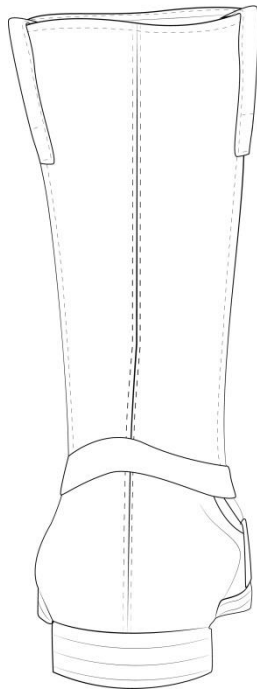

A collage of rodeo-themed images. In the center, a person wearing a cowboy hat has their face obscured by a black brushstroke with the word "RODEO" in red, distressed, capital letters. To the left is a brown-toned illustration of a cowboy on a horse. To the right are various rodeo-related items: a "1954 AWARD" sign with a bull's head, a "100 MILES WESTER" sign, a decorative silver mask, and a blue building with a "LOBBY" sign. At the bottom right, a white van is parked in a desert setting with people and equipment nearby.

LINE UP

SKETCHES

PATTERNS AND PAPER PROTOTYPES

*parto
avanzato*

*manico
con
quello
in petano
brutto*

*metallina
a ruota
a chiusura*

BAGUETTE'S REALIZATION

HAND BUFFING ON DIFFERENT FABRICS

HAND BUFFING ON DENIM

THE REALIZATION OF TOPS

HAND BUFFING ON A TOP WITH BOLO

MEN'S BACKPACK

MEN'S BODYBAG

MEN'S WEEKEND

MEN'S WESTERN BOOTS

MEN'S BOOTS