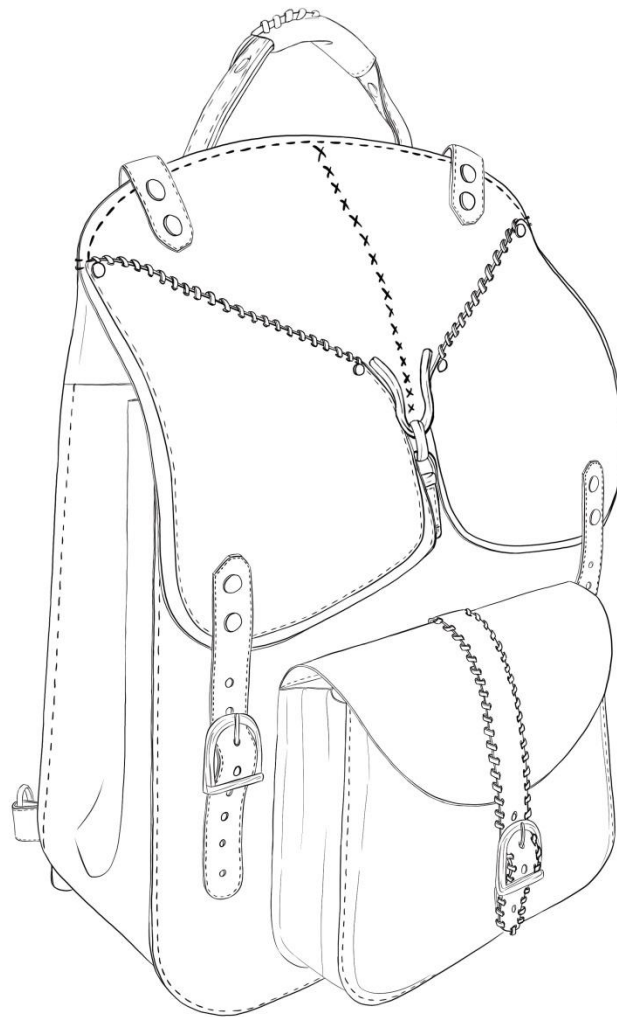

A collage of rodeo-themed images. In the center, a person wearing a cowboy hat has their face obscured by a black brushstroke with the word "RODEO" in red, distressed, capital letters. To the left is a brown-toned illustration of a cowboy on a horse. To the right are various rodeo-related items: a "1954 AWARD" sign with a bull's head, a "100 MILES WESTER" sign, a decorative silver mask, and a blue building with a "LOBBY" sign. At the bottom right, a white van is parked in a desert setting with people and equipment nearby.

LINE UP

SKETCHES

PATTERNS AND PAPER PROTOTYPES

*parto
avanzato*

*manico
con
quello
in petano
brutto*

*metallina
a ruota
a chiusura*

BAGUETTE'S REALIZATION

HAND BUFFING ON DIFFERENT FABRICS

HAND BUFFING ON DENIM

THE REALIZATION OF TOPS

HAND BUFFING ON A TOP WITH BOLO

MEN'S BACKPACK

MEN'S BODYBAG

MEN'S WEEKEND

MEN'S WESTERN BOOTS

MEN'S BOOTS