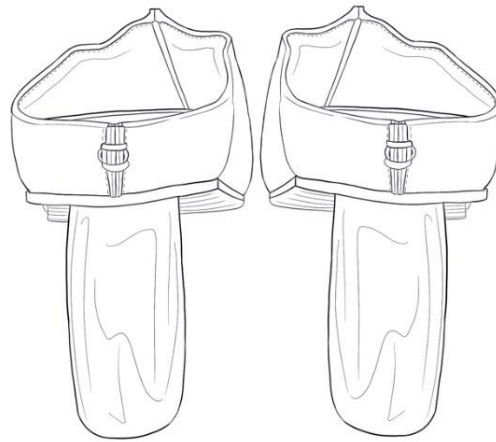

A collage of rodeo-themed images. In the center, a person wearing a cowboy hat has their face obscured by a black brushstroke with the word "RODEO" in red, distressed, capital letters. To the left is a brown-toned illustration of a cowboy on a horse. To the right are various rodeo-related items: a "1954 AWARD" sign with a bull's head, a "100 MILES WESTER" sign, a decorative silver mask, and a blue building with a "LOBBY" sign. At the bottom right, a white van is parked in a desert setting with people and equipment nearby.

TOTE BAG

BODY BAG

HOBO BAG

SABOT H 30

CHARMS

WESTERN HAT

WESTERN HAT

LINE UP