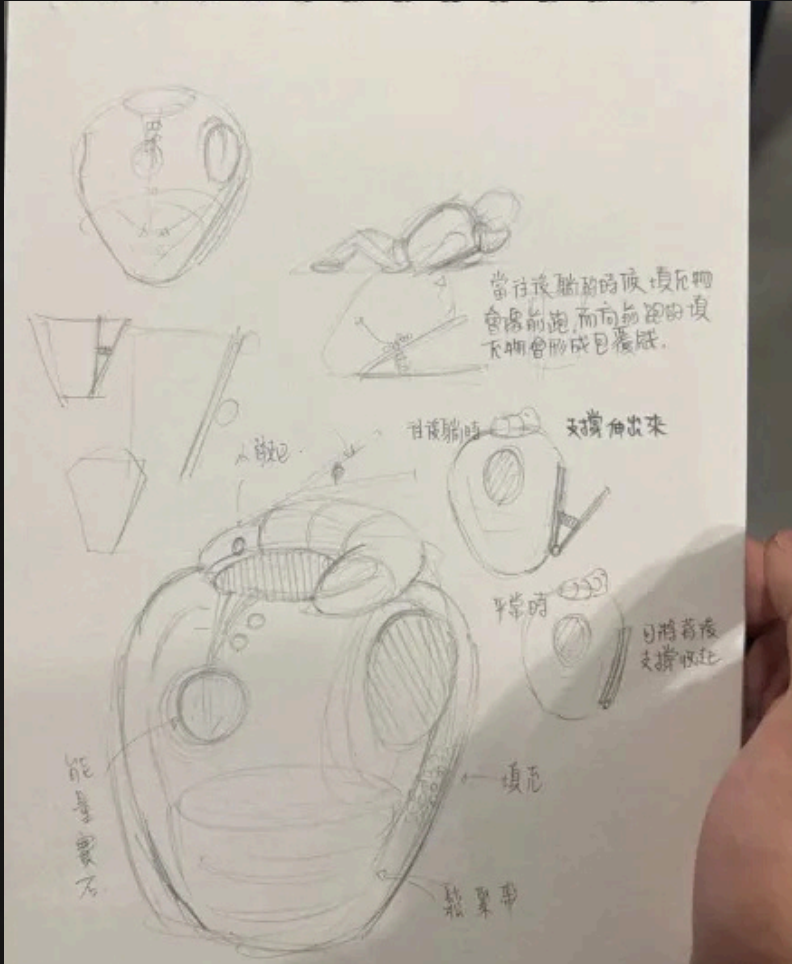

DESIGN DEVELOPMENT

Phase A & B:
Explored fundamental kinetic structures and biological shell concepts to establish a sense of physical protection.

Phase C & D:
Investigated granular fluid dynamics and sensory psychology to integrate deep pressure relief into a private sanctuary.

Returning to the purity of my initial intuition, this design completes a full circle —evolving into a refined sanctuary that harmonizes the rhythm of a cradle with the weight of a hug.

Phase A & B

Phase C & D

Final design →