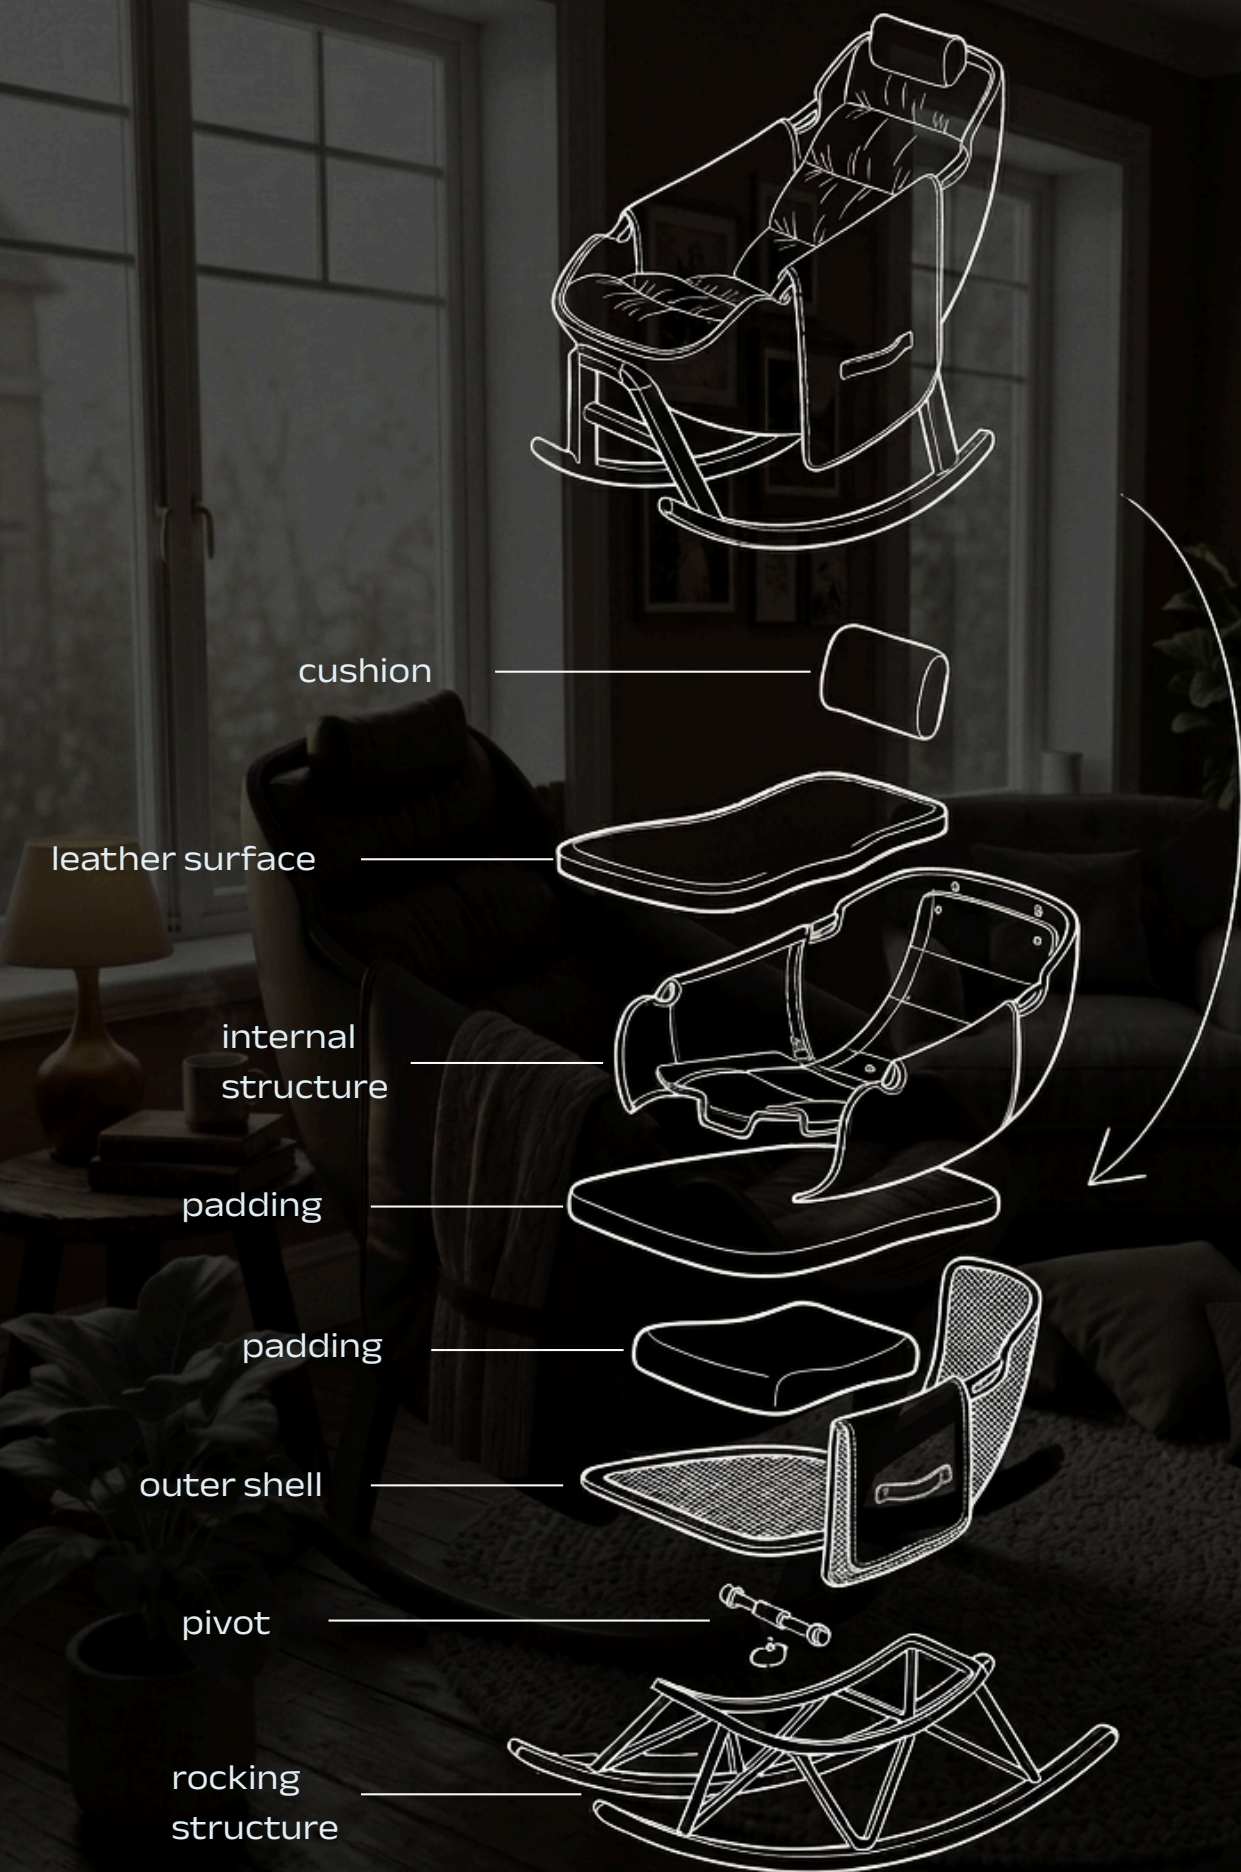

HEALING MOTION

*A Scandinavian rocking chair designed for calm, comfort,
and quiet everyday moments.*

Real Leather stay different.

Source of topic selection

"A sensory sanctuary designed to cradle the body in motion and soothe the mind with the grounding weight of a weighted embrace."

EMBRACING FORM

Design Notes

Healing Motion

MOOD BOARD

texture

Scandinavian

rocking chair

wooden