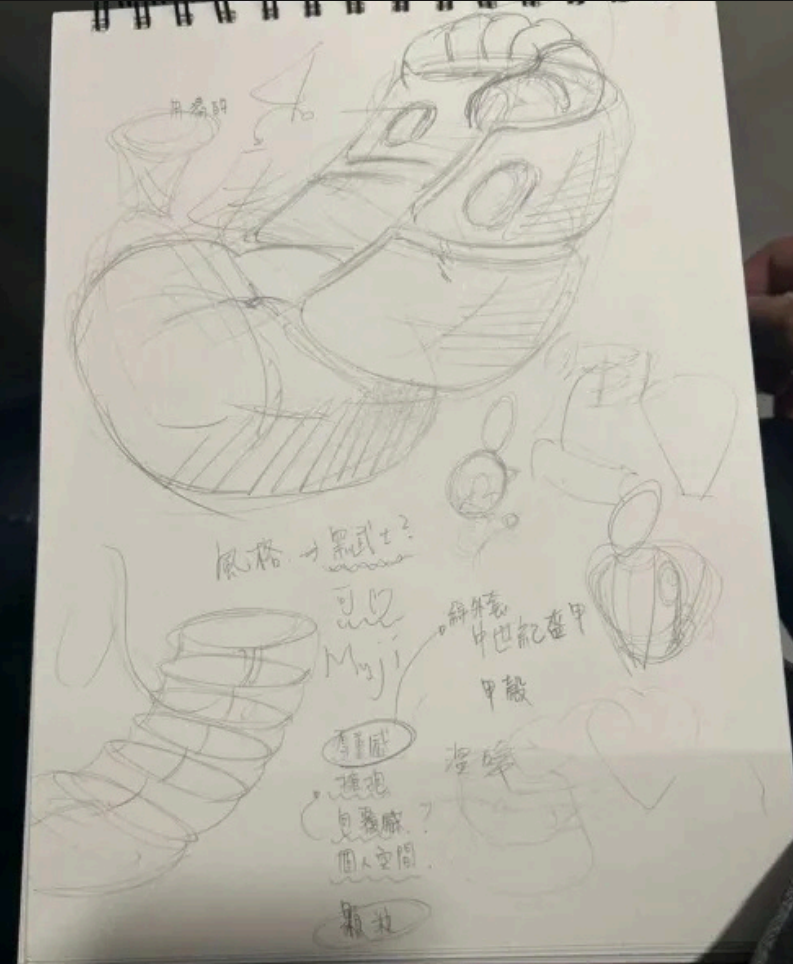

DESIGN DEVELOPMENT

Phase A & B:
Explored fundamental kinetic structures and biological shell concepts to establish a sense of physical protection.

Phase C & D:
Investigated granular fluid dynamics and sensory psychology to integrate deep pressure relief into a private sanctuary.

Returning to the purity of my initial intuition, this design completes a full circle —evolving into a refined sanctuary that harmonizes the rhythm of a cradle with the weight of a hug.

Phase A & B