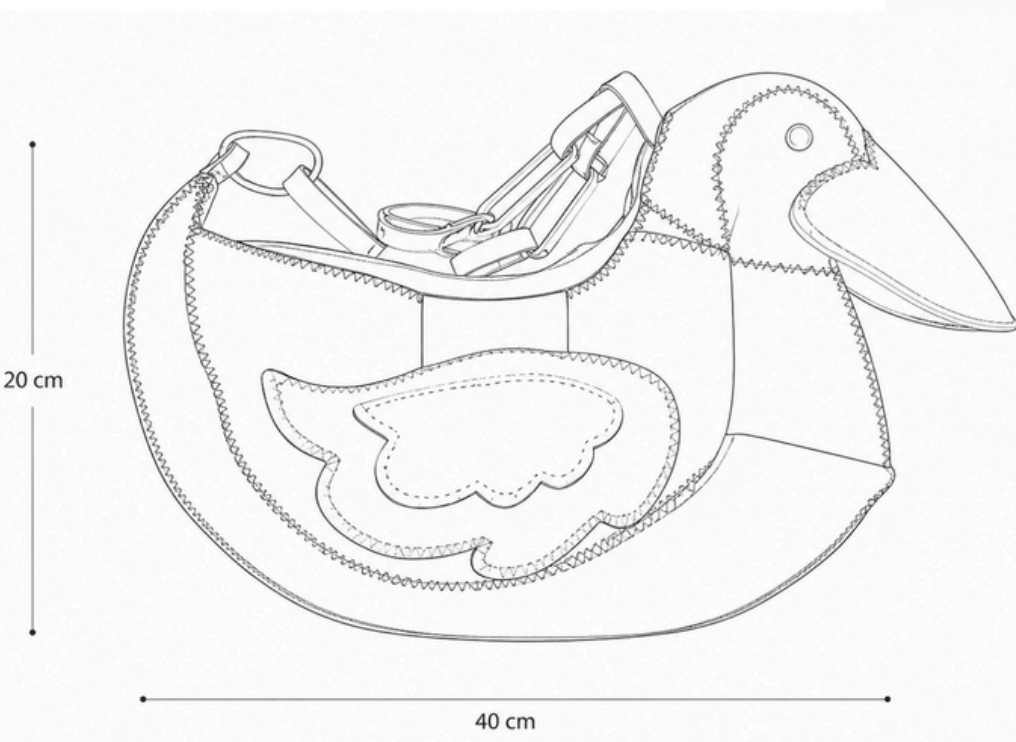

**CONDIT**

**ROUND BODY**

**SIMPLE**

**PEACEFUL**

**WARMTH**

# SKETCH

# Bản vẽ kỹ thuật

**MATERIAL & COLOR**

	Brown Leather (Body)
	Light Brown Leather (Head)
	Yellow Leather (Beak)
	Beige Leather (Wing Patch)
	Lining Fabric (Cotton)

**DIMENSION SUMMARY**

Width	: 40 cm
Height	: 20 cm
Depth	: 13 cm